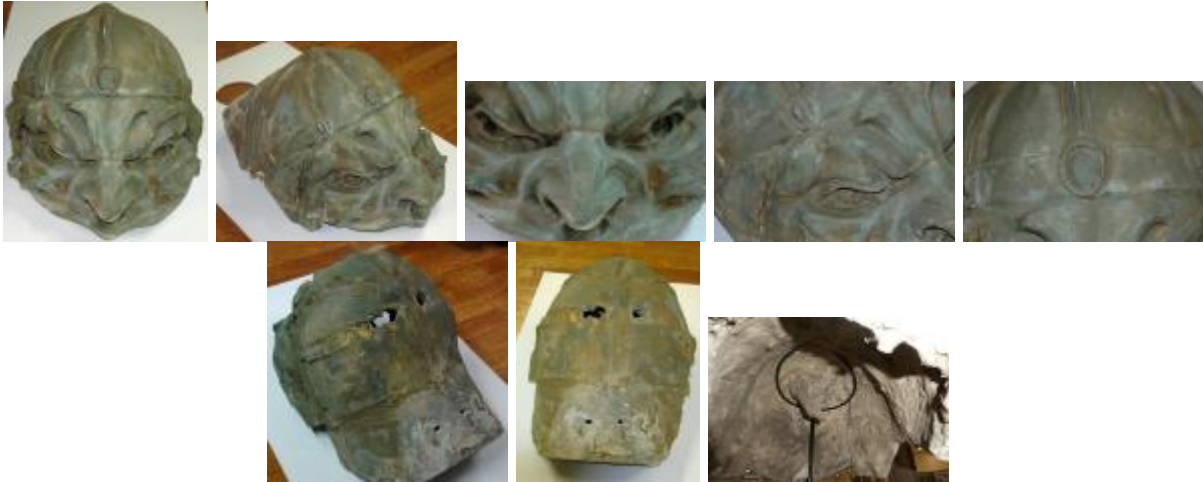

Monstre

IDENTIFIER

200949

ARTIST

Bigot, Alexandre